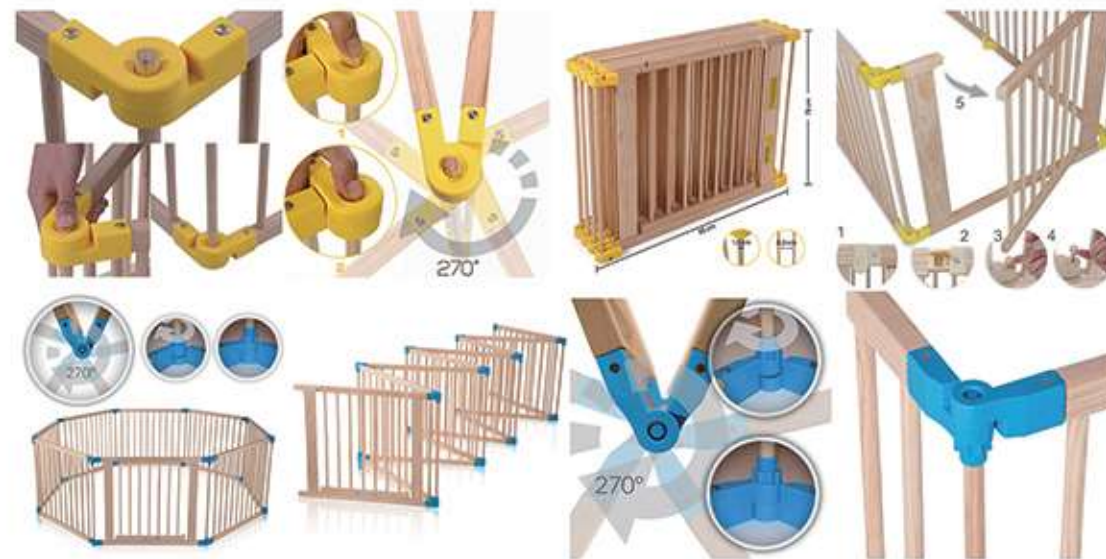

Size: 90cm W x70cm H Per Side

- Patented Button System
- Can be 4 or 6 or 8panels
- Square, Rectangle, Hexagon
- One Open Gate
- Anti-slip Feet
- 11 Bars Per Panel
- Comply with EN12227 Standard
- NO NEED TO ASSEMBLE!

**SKU: BP02**

Size: 90cm W x70cm H Per Side

- Patented Button System
- Can be 4 or 6 or 8panels
- Square, Rectangle, Hexagon
- One Open Gate
- Anti-slip Feet
- 11 Bars Per Panel
- Comply with EN12227 Standard
- NO NEED TO ASSEMBLE!

**SKU: BP04**

Size: 95cm x 65cm Per Panel

- Can be 4 or 6 or 8panels
- Square, Rectangle, Hexagon
- Easy Assemble
- Including One Gate

**SKU: BP05**

Size: 100cmx75cm

- Base Height Adjustable
- Mattress Sold Separately
- Including 4pcs castors
- Customized Color
- Other size available